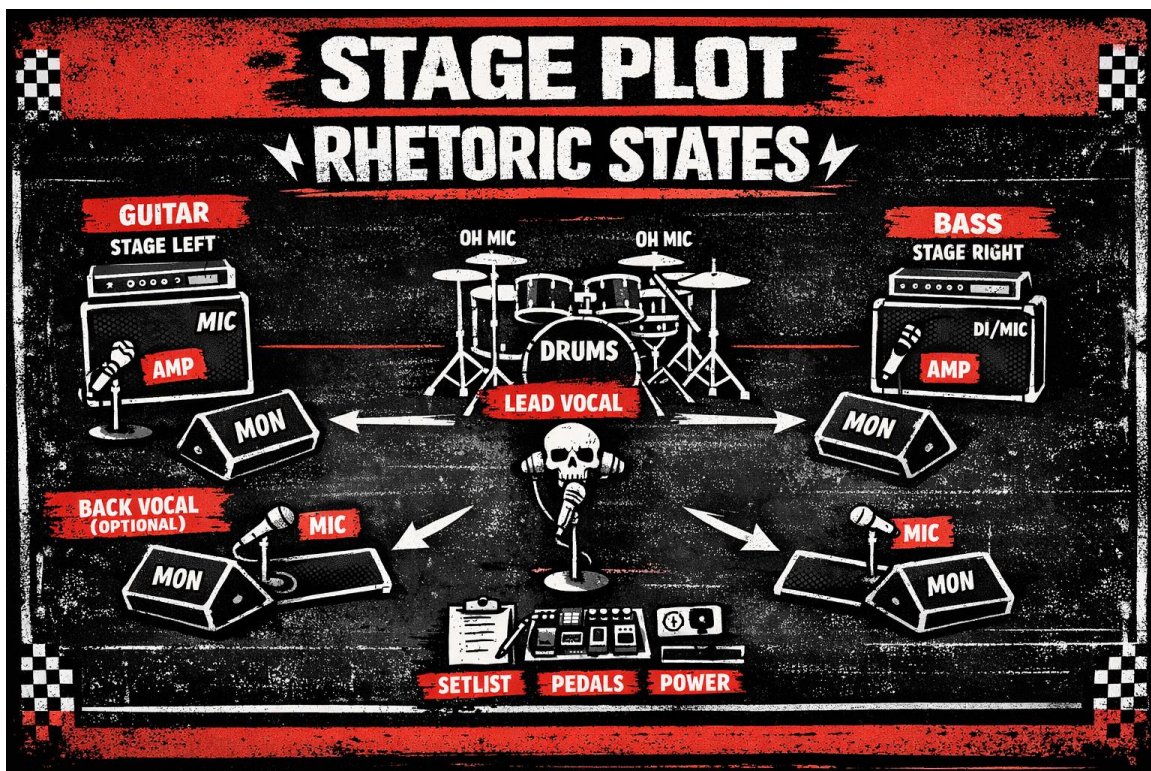

PERFORMANCE FEE

Inside City / Local Show

Rp 1.500.000,-

Outside City / Out of Town Show

Rp 3.000.000,-

Notes:

Outside city performance fee does not include:

- Consumption
- Transportation / Accommodation
- Hotel / Lodging

These requirements must be provided by the event organizer.

FINAL NOTE

IF EVERYTHING IS RIGHT — THE STAGE WILL BREAK.

CONTACT

Manager : DHEA

Phone : 0812-130-222-66

Email : idhearts18@gmail.com