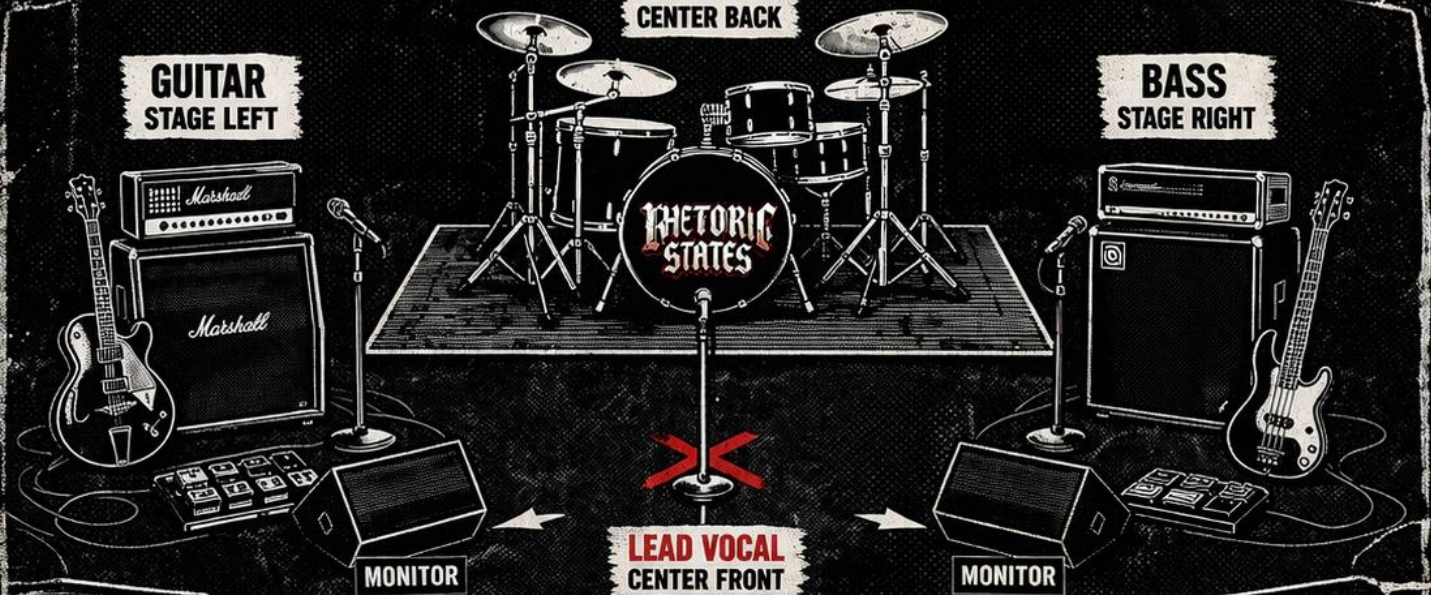

**DRUMS
CENTER BACK**

**GUITAR
STAGE LEFT**

**BASS
STAGE RIGHT**

INPUT LIST

- 1 KICK DRUM
- 2 SNARE
- 3 HI-HAT
- 4 TOM 1
- 5 TOM 2
- 6 FLOOR TOM
- 7 OVERHEAD L
- 8 OVERHEAD R
- 9 BASS (DI)
- 10 GUITAR (MIC)
- 11 LEAD VOCAL
- 12 BACKING VOCAL (OPT.)